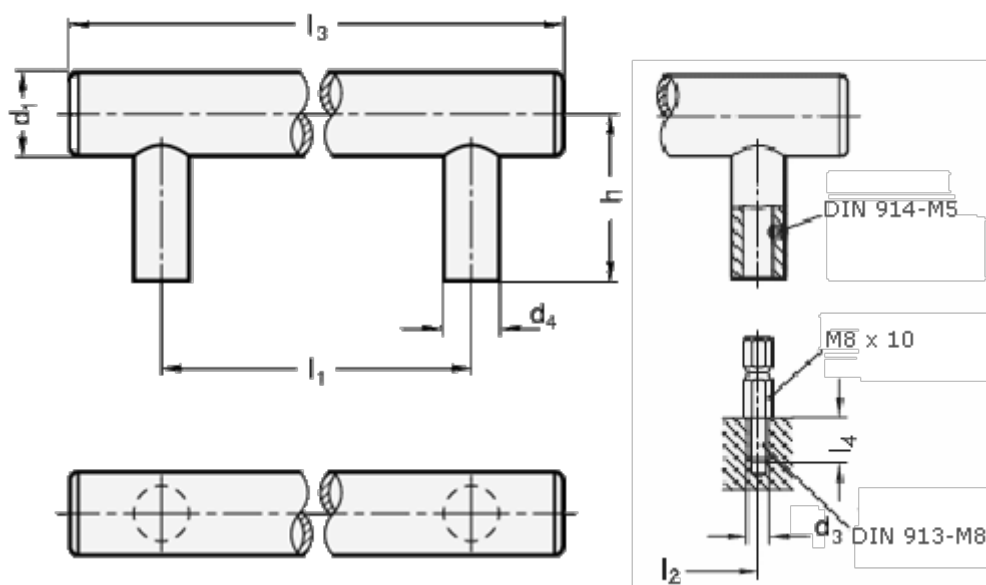

Article number: 20666730M8500K

Description: E+G St. steel tubular handle GN 666.7-30-M8-500-K
K - with plastic cover cap, mountet from the front

Measures

d1 = 30

d3 = M8

d4 = 20

h = 60

l1 +/-0.5 = 500

l2 = 500

l3 = 565

l4 = 15

t min = 15